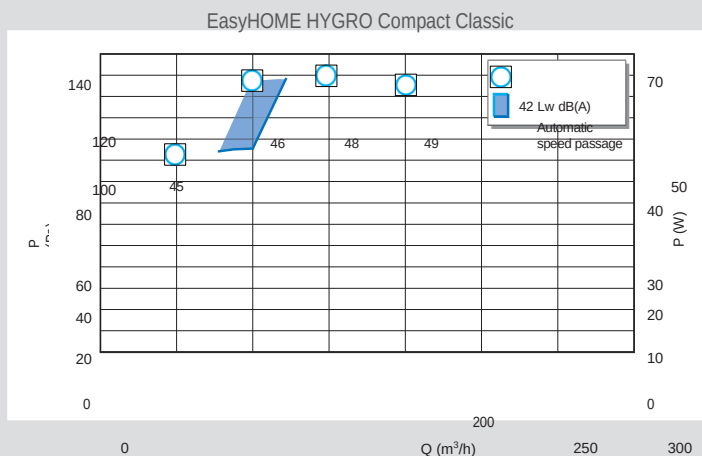

LÉGMENNYISÉG