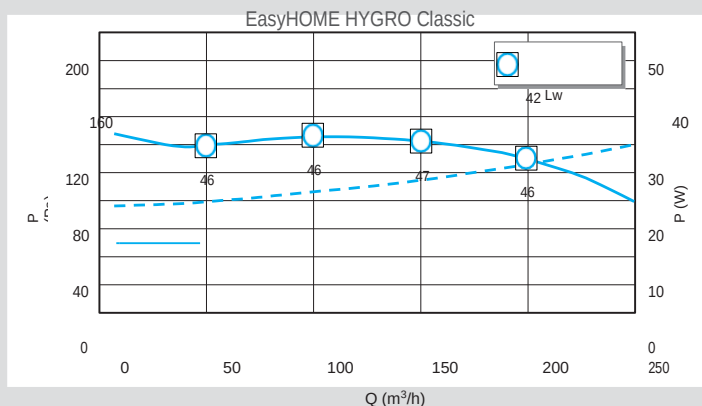

LÉGMENNYISÉG