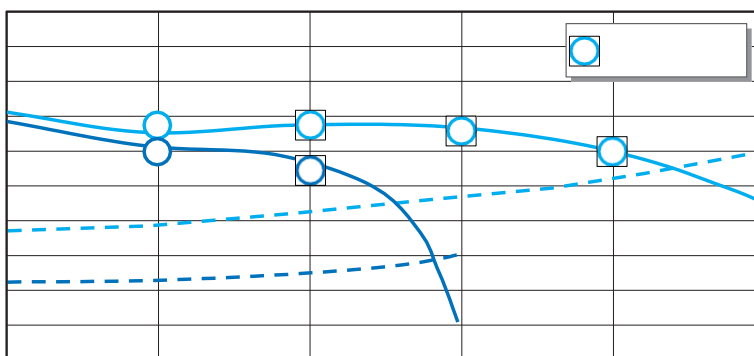

EasyHOME PureAIR :Classic típusok

EasyHOME® PureAIR Compact Premium or Classic

EasyHOME® PureAIR Classic

LÉGMENNYISÉG ADATOK

EasyHOME PureAIR Classic

EasyHOME PureAIR Compact Classic

(1) In accordance with ecodesign regulation 1253/2014 and out of the scope of energy labelling 1254/2014 regulation because of max power <30W.