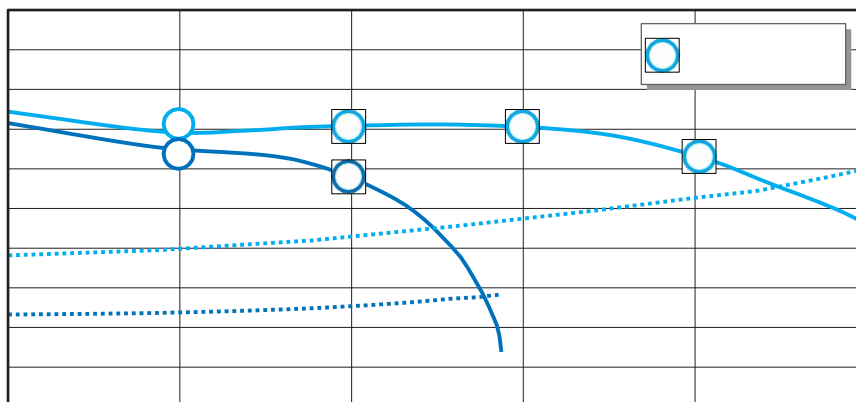

EasyHOME PureAIR :Classic típusok

EasyHOME® PureAIR Compact Premium or Classic

EasyHOME® PureAIR Classic

LÉGMENNYISÉG ADATOK

EasyHOME PureAIR Classic

EasyHOME PureAIR Compact Classic

(1) In accordance with ecodesign regulation 1253/2014 and out of the scope of energy labelling 1254/2014 regulation because of max power <30W.