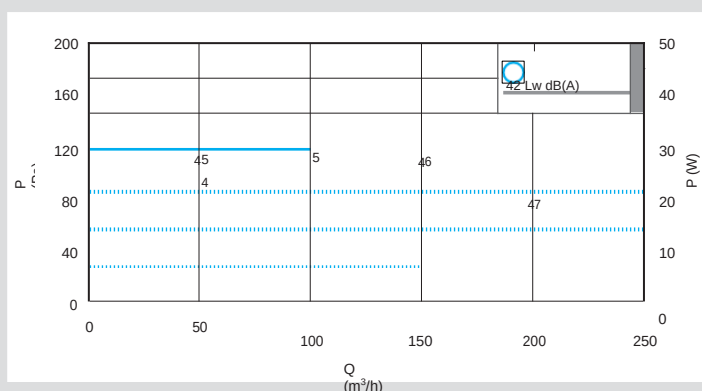

LÉGMENNYISÉG